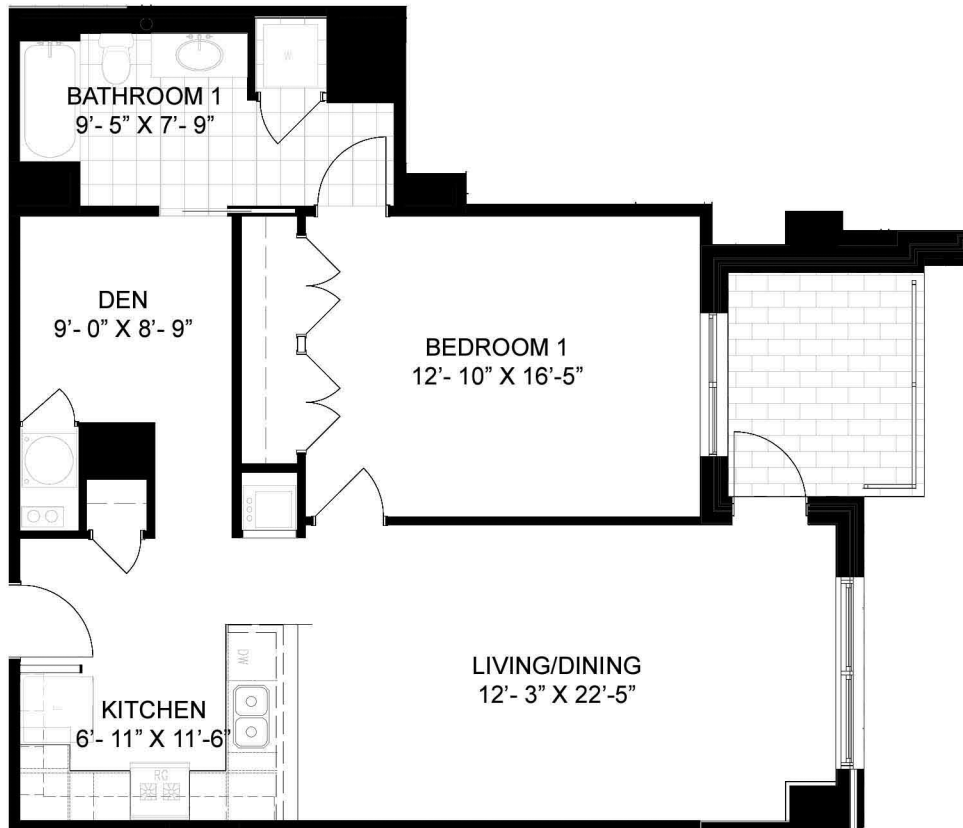

# LAKEHOUSE

APARTMENT RESIDENCES AT  
LITTLE PATUXENT SQUARE

# 109-809

1 BR | 1 BA | + DEN & BALCONY  
899 Square Feet

Available \_\_\_\_\_ Floor \_\_\_\_\_ Unit No. \_\_\_\_\_