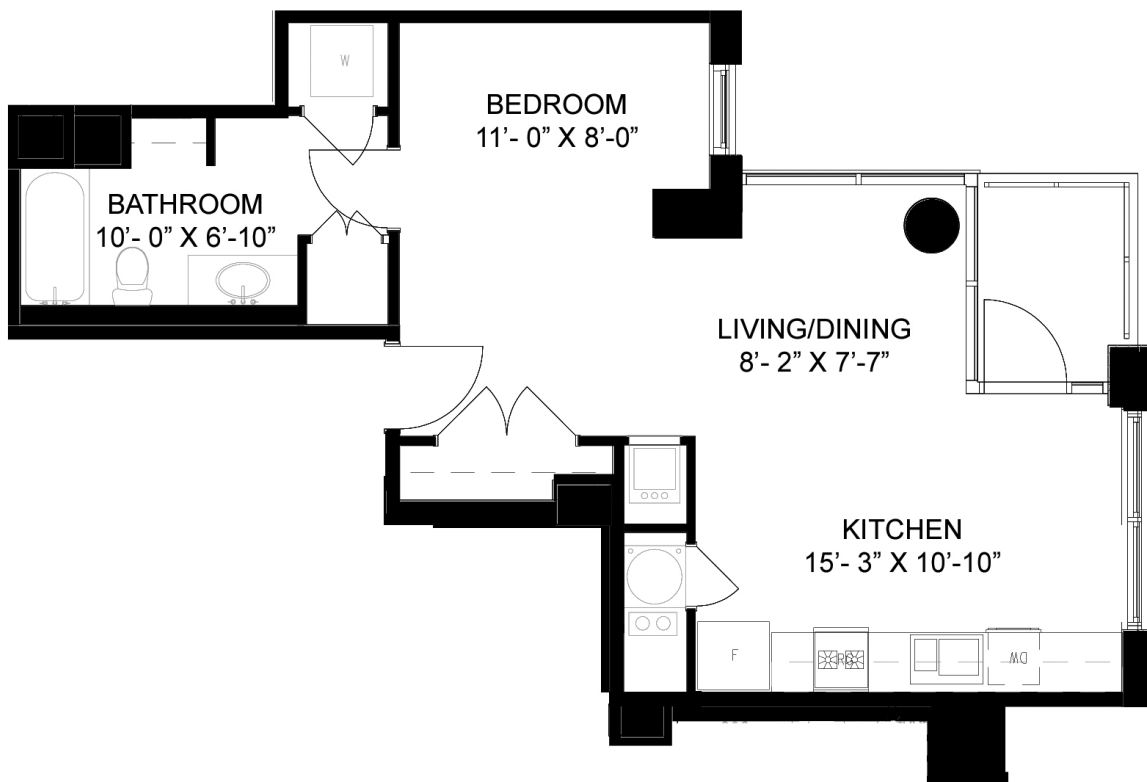

# LAKEHOUSE

APARTMENT RESIDENCES AT  
LITTLE PATUXENT SQUARE

# 203-303 | 603-803

STUDIO | 1 BA | + BALCONY  
560 Square Feet

Available \_\_\_\_\_ Floor \_\_\_\_\_ Unit No. \_\_\_\_\_