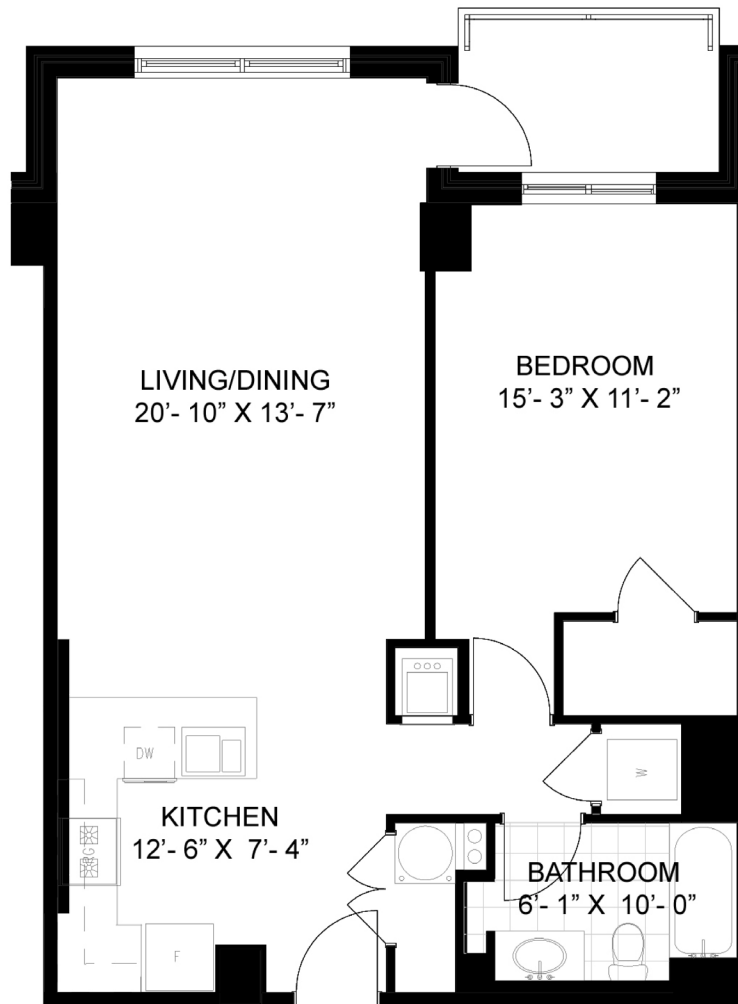

LAKEHOUSE

APARTMENT RESIDENCES AT
LITTLE PATUXENT SQUARE

319-819

1 BR | 1 BA | + Balcony
794 Square Feet

Available _____ Floor _____ Unit No. _____