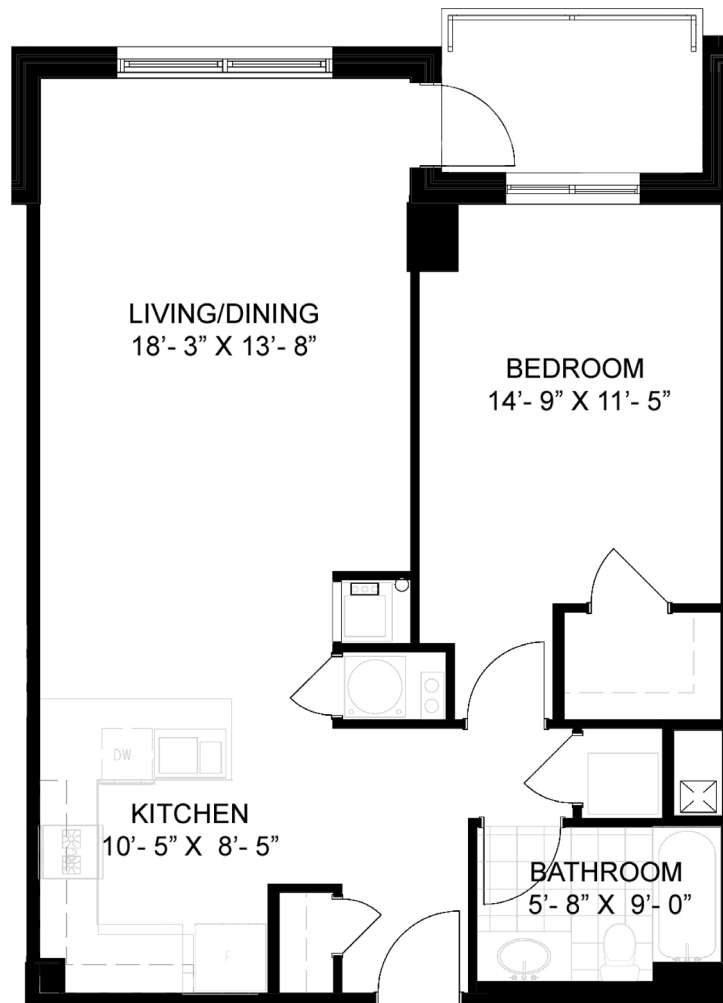

# LAKEHOUSE

APARTMENT RESIDENCES AT  
LITTLE PATUXENT SQUARE

# 317-817

1 BR | 1 BA | + BALCONY  
798 Square Feet

Available \_\_\_\_\_ Floor \_\_\_\_\_ Unit No. \_\_\_\_\_