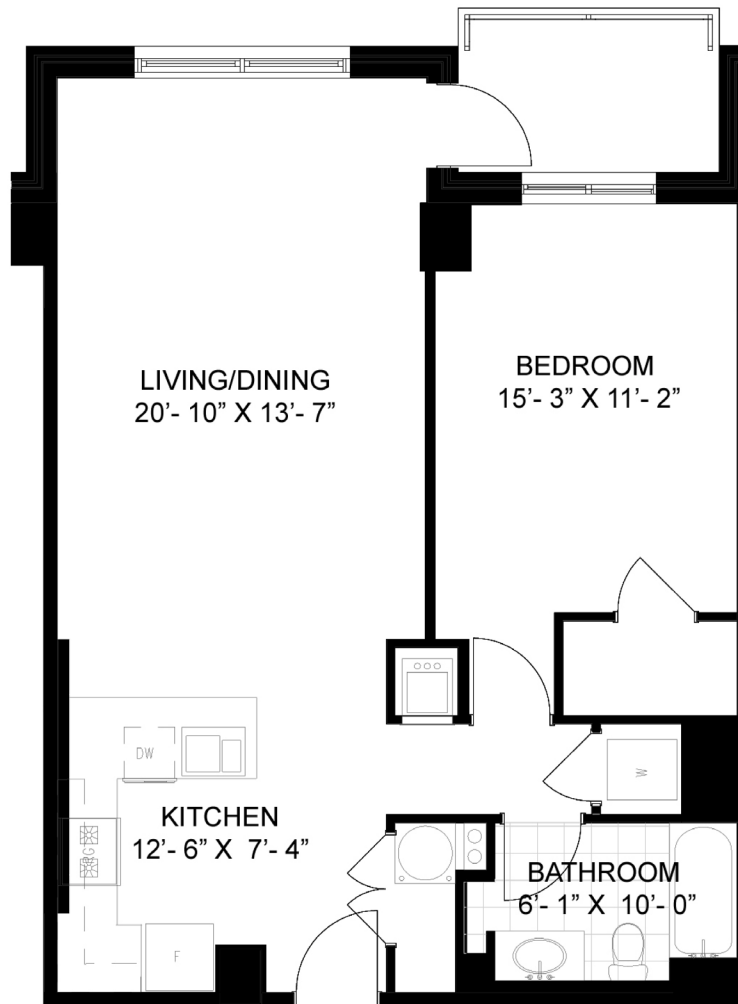

LAKEHOUSE

APARTMENT RESIDENCES AT
LITTLE PATUXENT SQUARE

917-1017

1 BR | 1 BA | + Balcony
794 Square Feet

Available _____ Floor _____ Unit No. _____